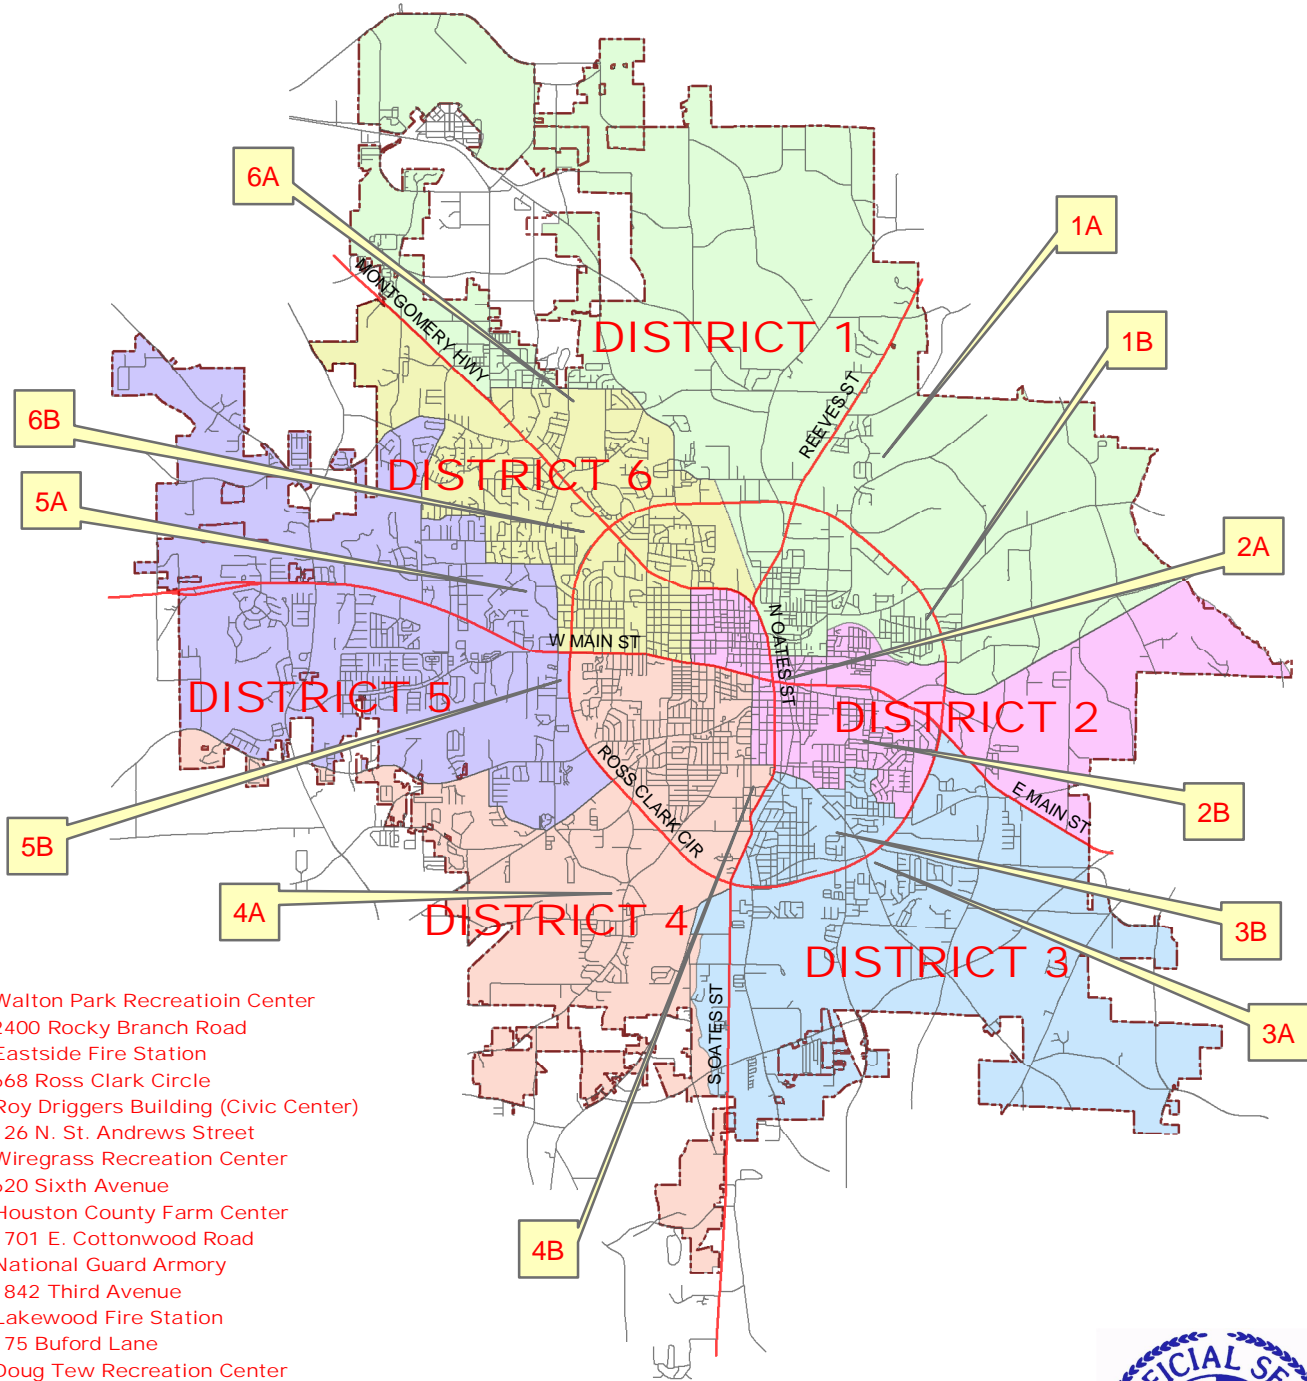

CITY OF DOTHAN POLLING STATIONS

2

- 1A-Walton Park Recreation Center
2400 Rocky Branch Road
- 1B-Eastside Fire Station
668 Ross Clark Circle
- 2A-Roy Driggers Building (Civic Center)
126 N. St. Andrews Street
- 2B-Wiregrass Recreation Center
620 Sixth Avenue
- 3A-Houston County Farm Center
1701 E. Cottonwood Road
- 3B-National Guard Armory
1842 Third Avenue
- 4A-Lakewood Fire Station
175 Buford Lane
- 4B-Doug Tew Recreation Center
300 Garland Street
- 5A-Westgate Recreation Center
501 Recreation Road
- 5B-InnPlace Hotel Banquet Room
3053 Ross Clark Circle
- 6A-Vaughn-Blumberg Center
2715 Flynn Road
- 6B-Northside Mall (Suite 5-Lower Level)
3489 Ross Clark Circle