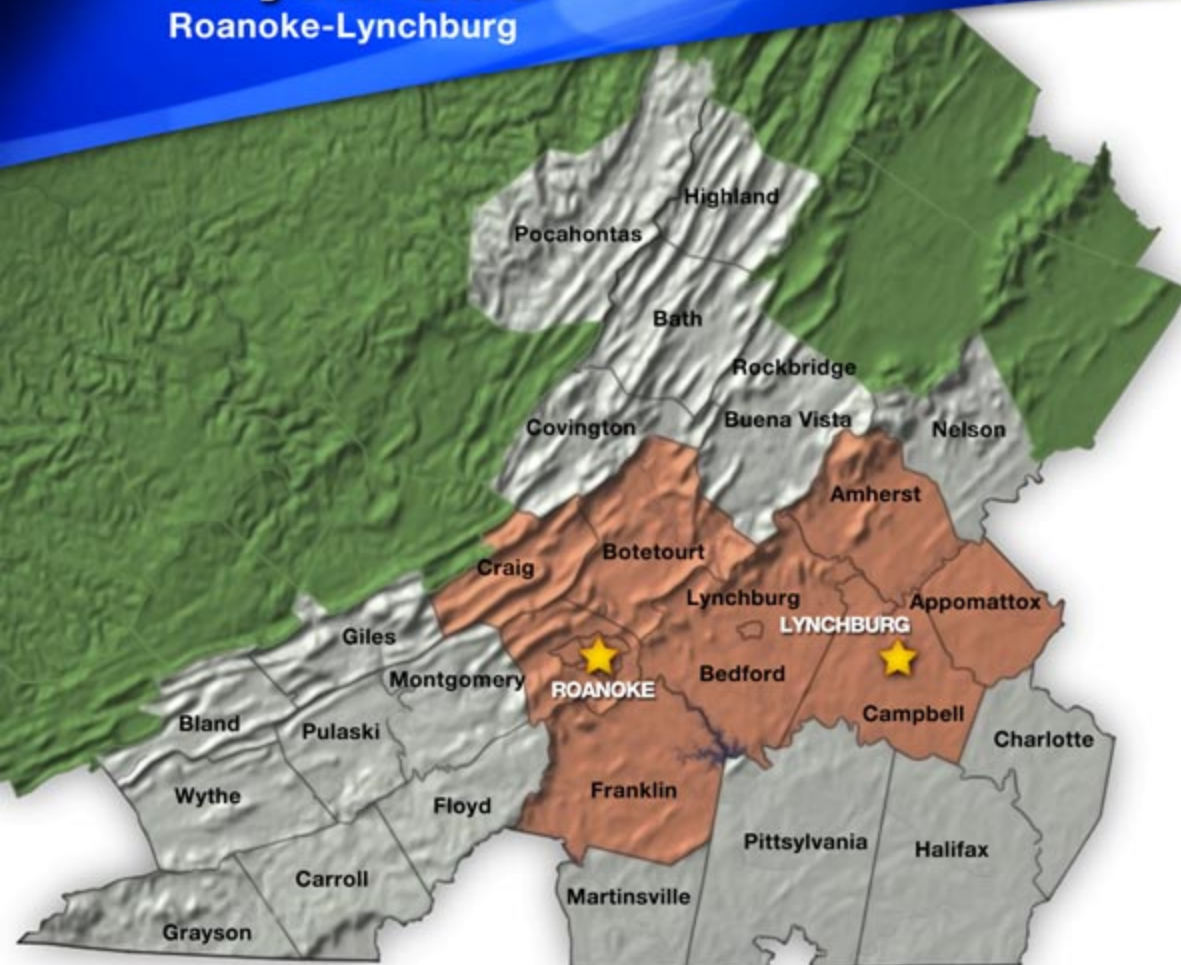

WLSL-TV
401 3rd Street
Roanoke, VA 24011
540.981.9110 (ph)
540.981.9709 (fax)

DMA Rank 67

Roanoke-Lynchburg Data:

DMA TV Households = 461,420
Metro TV Households = 223,570
NSI TV Households = 595,870

African-American
Households = 65,983
Hispanic Households = 6,460

Total Average Household
Expenditure = \$46,708
Median Age = 40.5

 **METRO AREA**

 **DMA**
Designated Market Area
Includes METRO area

Represented
Nationally by MMT.
Visit us at www.wsls.com

Data Sources: The Nielsen Company, 2009
and the U.S. Census, 2008 estimate.